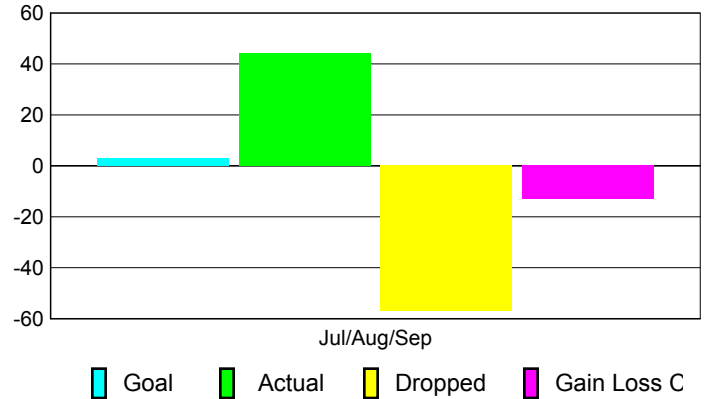

Membership Results 2010-2011

Goal, New, Dropped, Gain/Loss